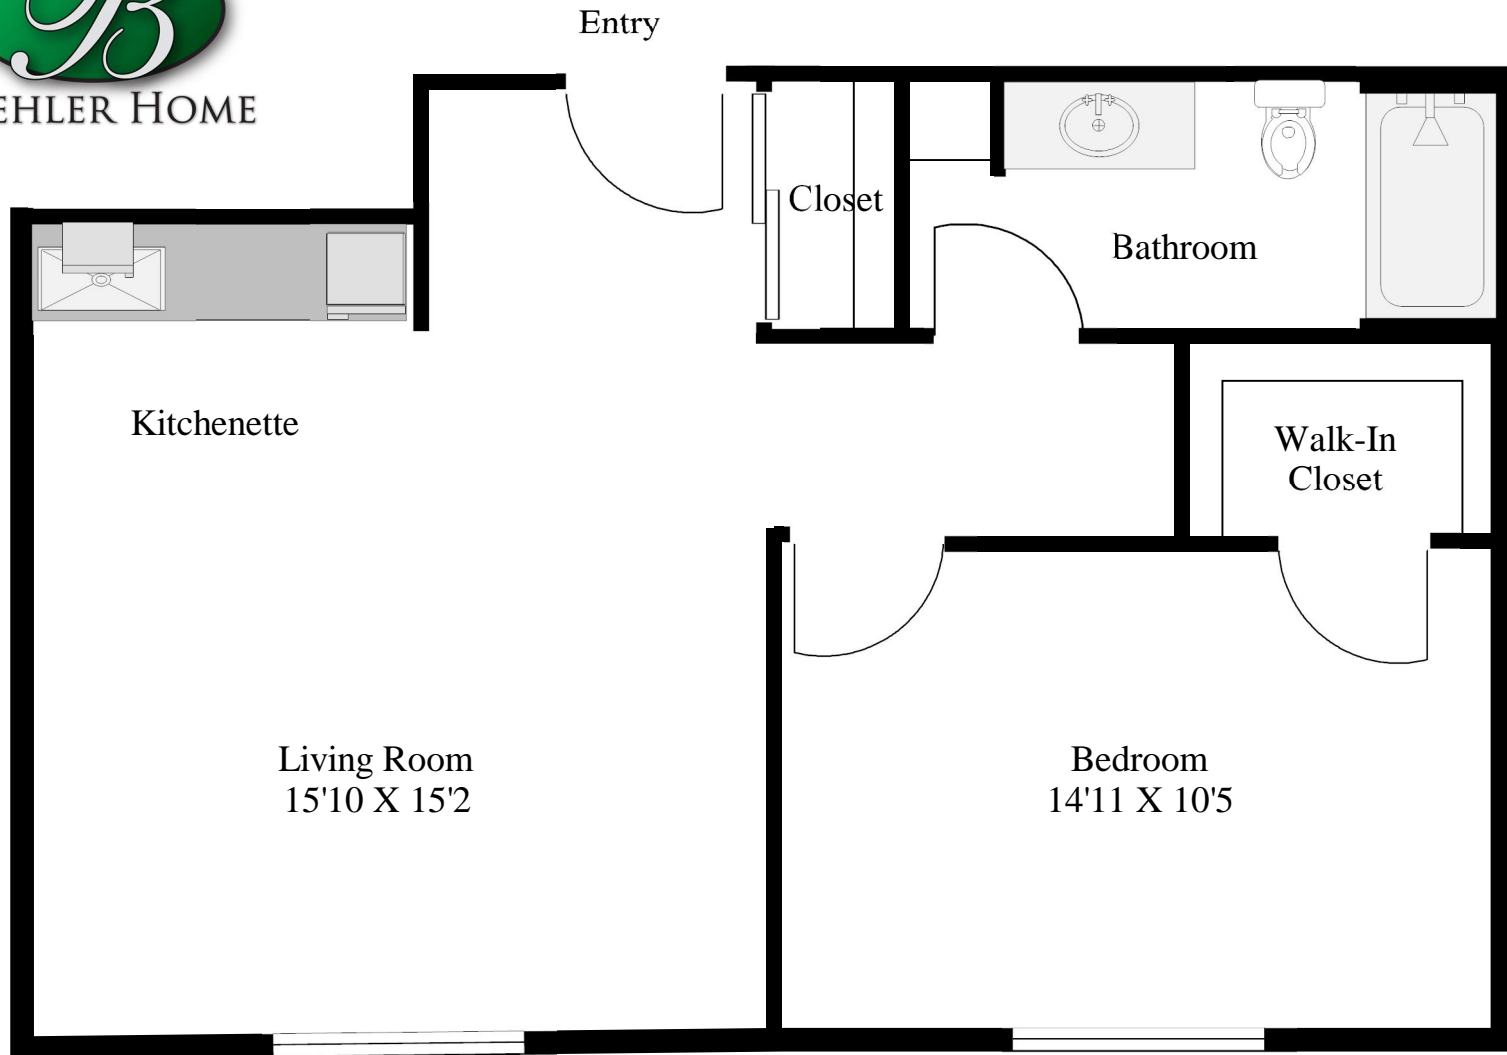

BUEHLER HOME

Original One Bedroom Apartment
680 sf.